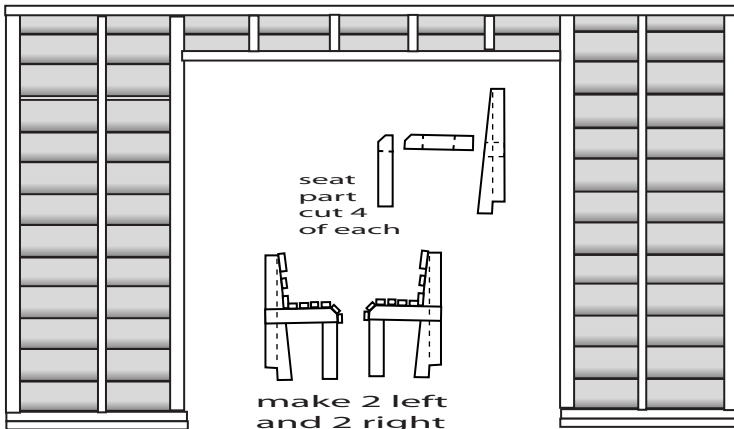

Steps

**TELCO**

window sashes

**TELCO**

**TELCO**

# BUDERIM TRAMWAY TELCO STATION PARTS

Scale 1/4 inch = 1 foot 1 : 48

Drawn by Jim Fainges December 2003