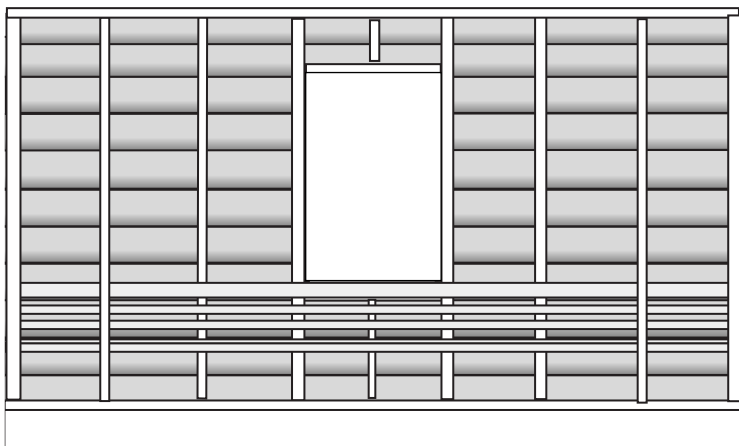

Steps

**TELCO**

window sashes

**TELCO**

**TELCO**

# BUDERIM TRAMWAY TELCO STATION PARTS

Scale 1/4 inch = 1 foot 1 : 48

Drawn by Jim Fainges December 2003