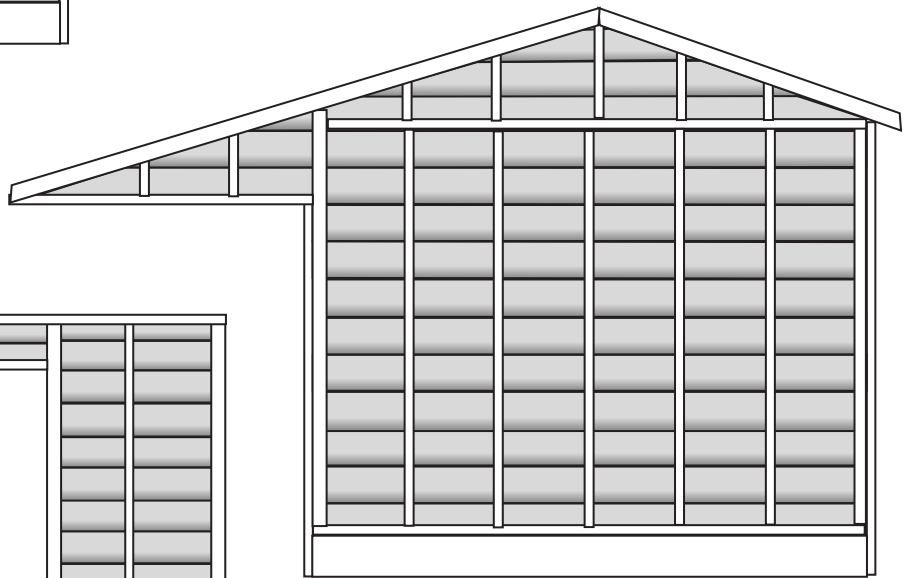

Steps

**TELCO**

window sashes

**TELCO**

**TELCO**

# BUDERIM TRAMWAY TELCO STATION PARTS

Scale 1/4 inch = 1 foot 1 : 48

Drawn by Jim Fainges December 2003