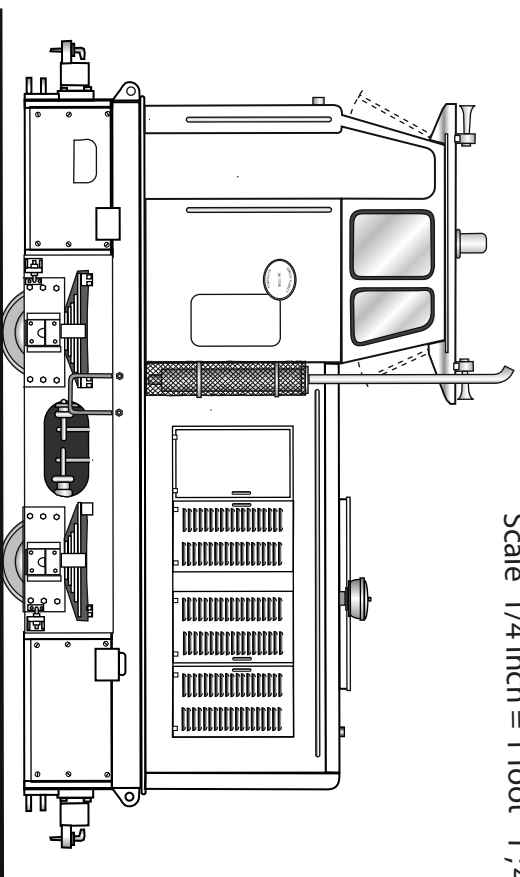

Scale 1/4 inch = 1 foot 1:48

# MARION SUGAR MILL

GEMCO Funkey Diesel Locomotive

NOW AT ANGRA Museum Woodford

Drawn by Jim Fainges 1996digitised 2003