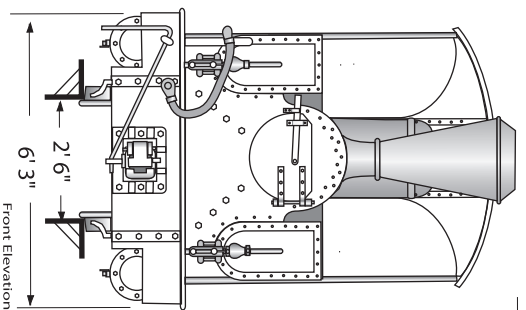

## DECAUVILLE 0 - 4 - 0 Locomotive

Preserved at Emerald Victoria - 1997

Scale 1/4 inch = 1 foot

Drawn by Jim Fainges 1997 digitised 2003

ORIGINAL