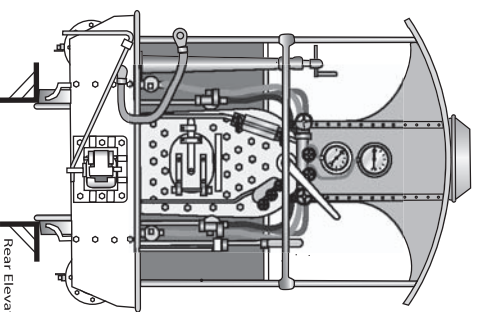

## DECAUVILLE 0 - 4 - 0 Locomotive

Preserved at Emerald Victoria - 1997

Scale 1/4 inch = 1 foot

Drawn by Jim Fainges 1997 digitised 2003

ORIGINAL