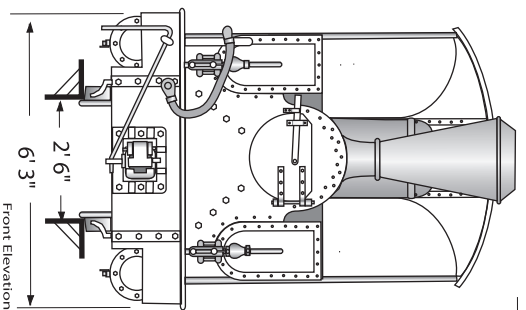

"Puffing Billy's Railway"

DECAUVILLE 0 - 4 - 0 Locomotive

Preserved at Emerald Victoria - 1997

Scale 1/4 inch = 1 foot

Drawn by Jim Fainges 1997 digitised 2003

ORIGINAL