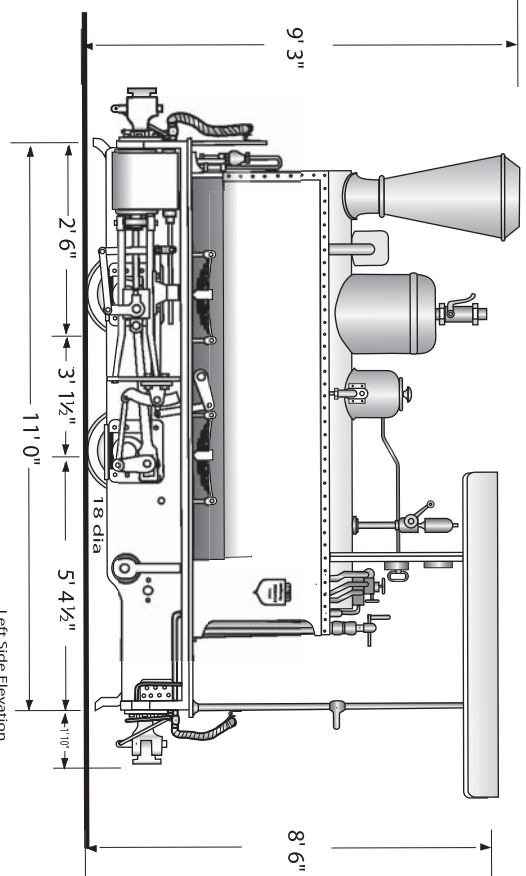

# "Puffing Billy's Railway"

## DECAUVILLE 0 - 4 - 0 Locomotive

Preserved at Emerald Victoria - 1997

Scale 1/4 inch = 1 foot

Drawn by Jim Fainges 1997 digitised 2003

ORIGINAL