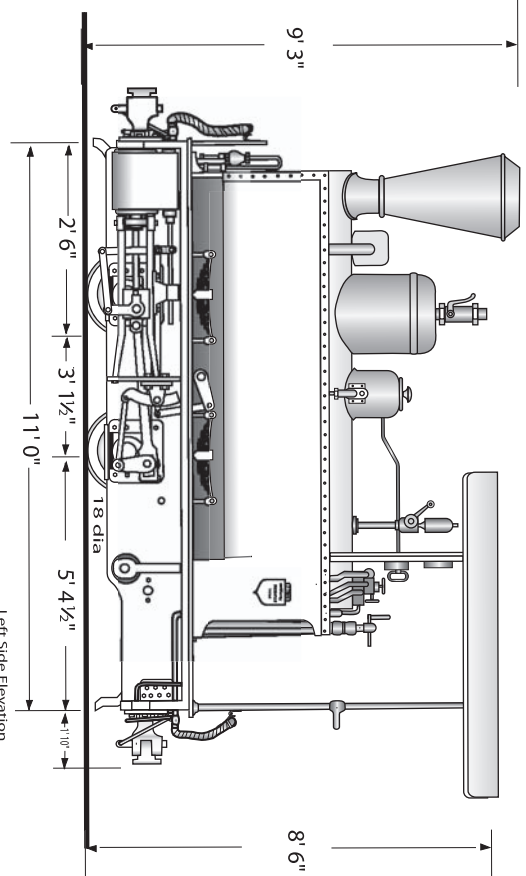

"Puffing Billy's Railway"

DECAUVILLE 0 - 4 - 0 Locomotive

Preserved at Emerald Victoria - 1997

Scale 1/4 inch = 1 foot

Drawn by Jim Fainges 1997 digitised 2003

ORIGINAL