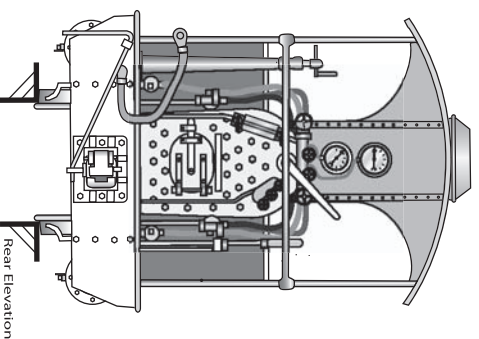

"Puffing Billy's Railway"

DECAUVILLE 0 - 4 - 0 Locomotive

Preserved at Emerald Victoria - 1997

Scale 1/4 inch = 1 foot

Drawn by Jim Fainges 1997 digitised 2003

ORIGINAL