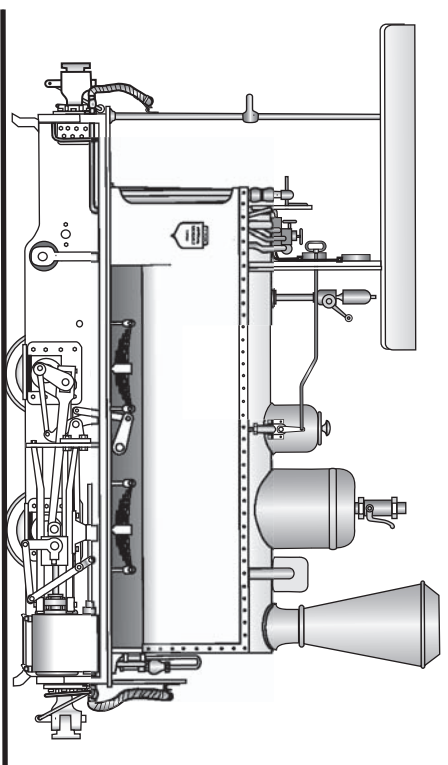

"Puffing Billy's Railway"

DECAUVILLE 0 - 4 - 0 Locomotive

Preserved at Emerald Victoria - 1997

Scale 1/4 inch = 1 foot

Drawn by Jim Fainges 1997 digitised 2003

ORIGINAL