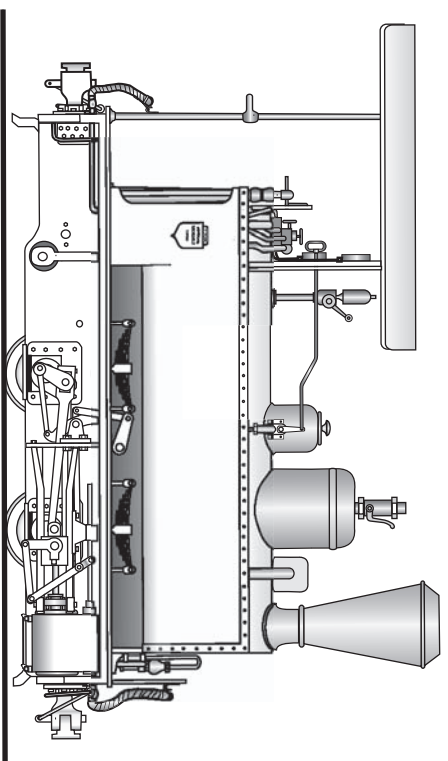

# "Puffing Billy's Railway"

## DECAUVILLE 0 - 4 - 0 Locomotive

Preserved at Emerald Victoria - 1997

Scale 1/4 inch = 1 foot

Drawn by Jim Fainges 1997 digitised 2003

ORIGINAL