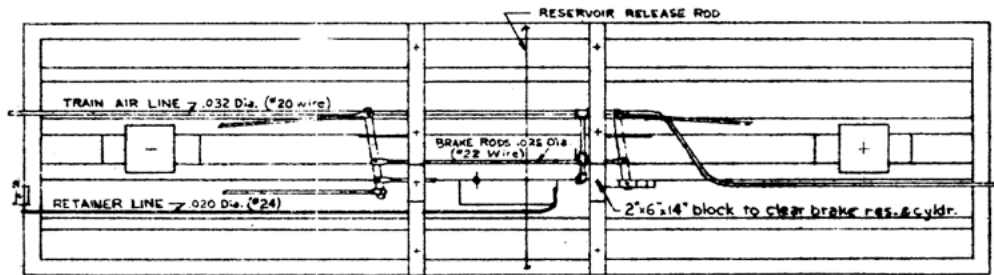

DENVER & RIO GRANDE WESTERN NARROW GAUGE BOX CAR
 Nos. 3000 - 3749 Built 1903-1904 by American Car & Foundry Co.

Denver & Rio Grande Western
 3' Gauge box car

Source unknown but likely circa 1960
 HO kit instructions via the then 6th Div
 PNR/NMRA newsletter

END WALK PLANKS

Bottom View of Underframe (Brake gear not provided in kit)

Lettering style shown used from 1945 to present. Many variations exist.