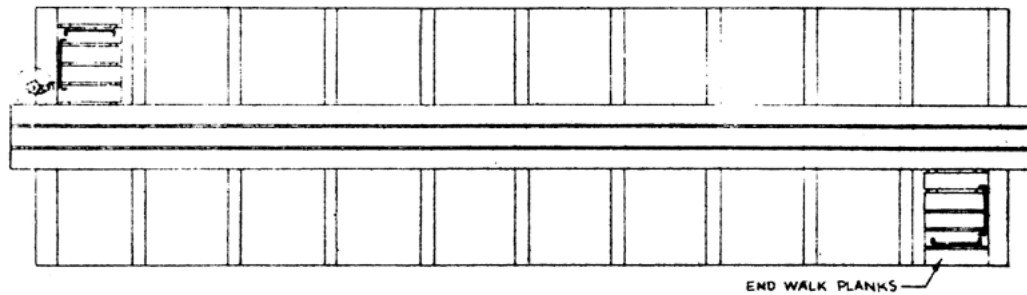

DENVER & RIO GRANDE WESTERN NARROW GAUGE BOX CAR
 Nos. 3000 - 3749 Built 1903-1904 by American Car & Foundry Co.

Denver & Rio Grande Western
 3' Gauge box car

Source unknown but likely circa 1960
 HO kit instructions via the then 6th Div
 PNR/NMRA newsletter

END WALK PLANKS

Bottom View of Underframe (Brake gear not provided in kit)

Lettering style shown used from 1945 to present. Many variations exist.