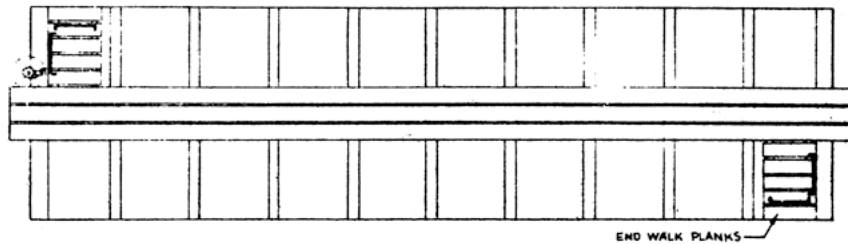

DENVER & RIO GRANDE WESTERN NARROW GAUGE BOX CAR  
 Nos. 3000 - 3749 Built 1903-1904 by American Car & Foundry Co.

Scanned February 2010, original source c 1960 unknown.

END WALK PLANKS

Bottom View of Underframe (Brake gear not provided in kit)