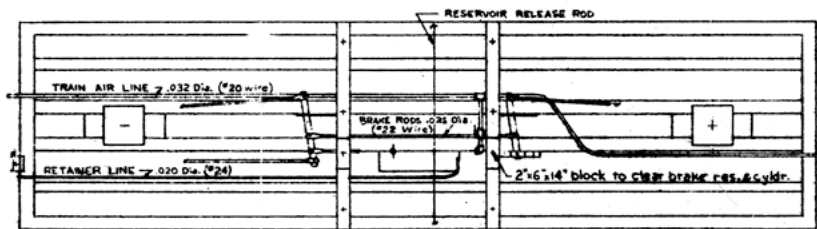

DENVER & RIO GRANDE WESTERN NARROW GAUGE BOX CAR  
 Nos. 3000 - 3749 Built 1903-1904 by American Car & Foundry Co.

Scanned February 2010, original source c 1960 unknown.

END WALK PLANKS

Bottom View of Underframe (Brake gear not provided in kit)