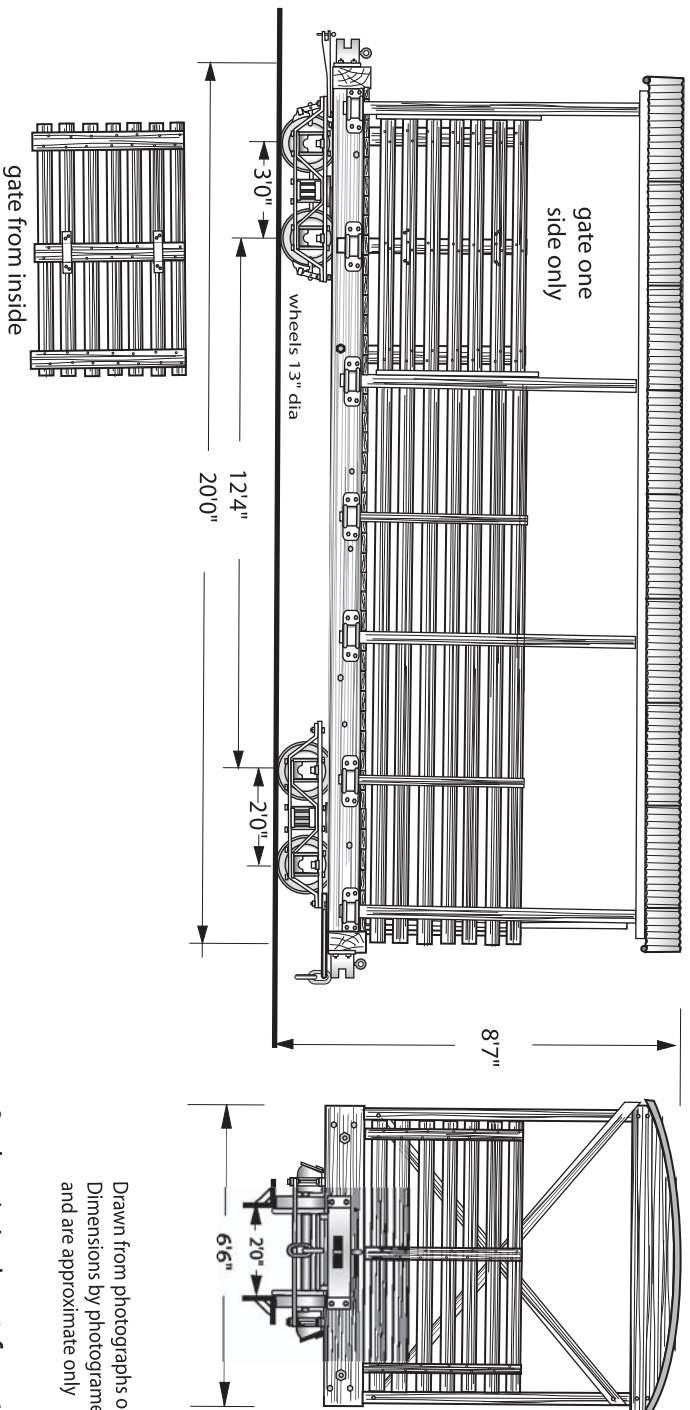

MAPLETON TRAMWAY

Livestock Van

Drawn from photographs only
 Dimensions by photogrammetry
 and are approximate only

Scale 1/4 inch = 1 foot 1 : 48

Drawn by photogrammetry by Jim Fainges
 from a photo by Bob Dow 1996
 digitized feb 2005