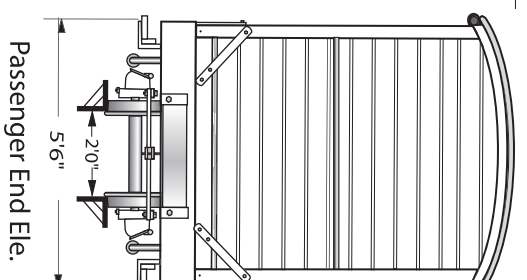

Cross section

Cross section

Cross section

Passenger End Ele.

Side Ele.

Passenger End Ele.

Scale 1/4 inch = 1 foot 1 : 48

MAPLETON TRAMWAY

Passenger & Guards Van

Drawn by Jim Fairings 2002 from
 dimensions by K Mc Donald
 digitized feb 2005