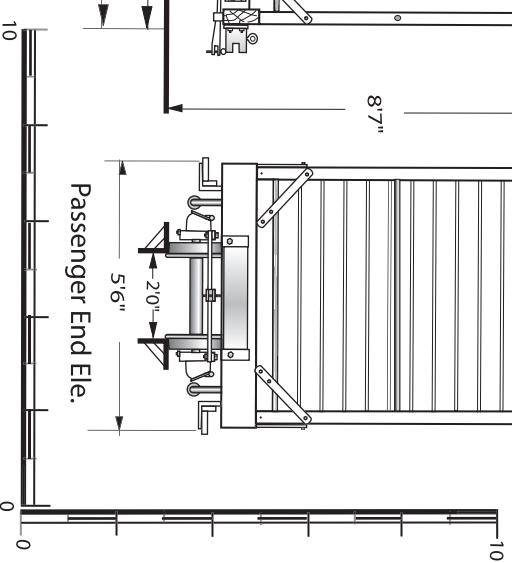

Cross section

Cross section

Cross section

Passenger End Ele.

Side Ele.

Passenger End Ele.

Scale 1/4 inch = 1 foot 1 : 48

MAPLETON TRAMWAY

Passenger & Guards Van

Drawn by Jim Fairings 2002 from
 dimensions by K Mc Donald
 digitized feb 2005