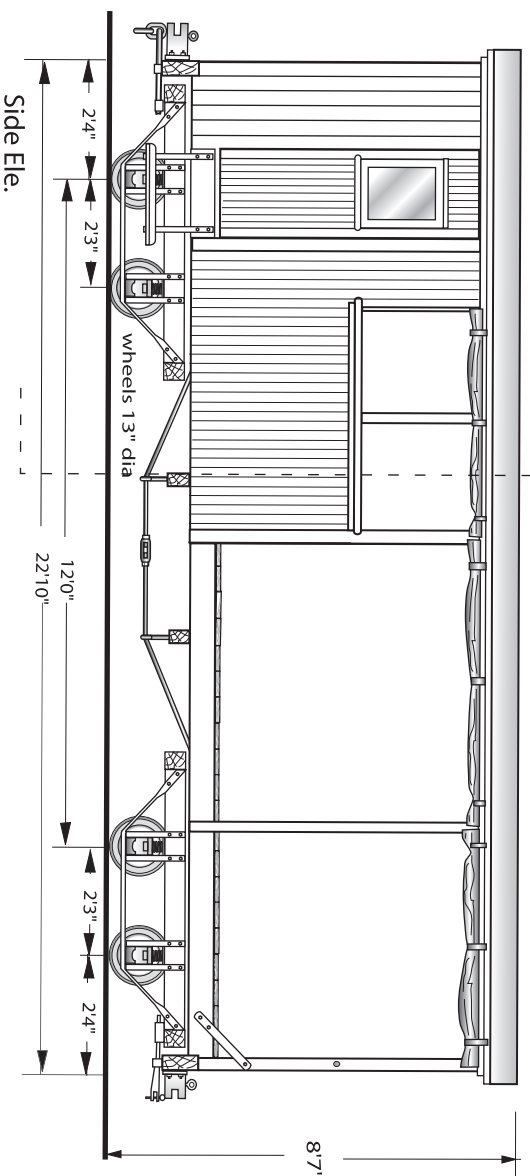

Cross section

Cross section

Cross section

Passenger End Ele.

Side Ele.

Passenger End Ele.

Scale 1/4 inch = 1 foot 1 : 48

MAPLETON TRAMWAY

Passenger & Guards Van

Drawn by Jim Fairings 2002 from
 dimensions by K Mc Donald
 digitized feb 2005