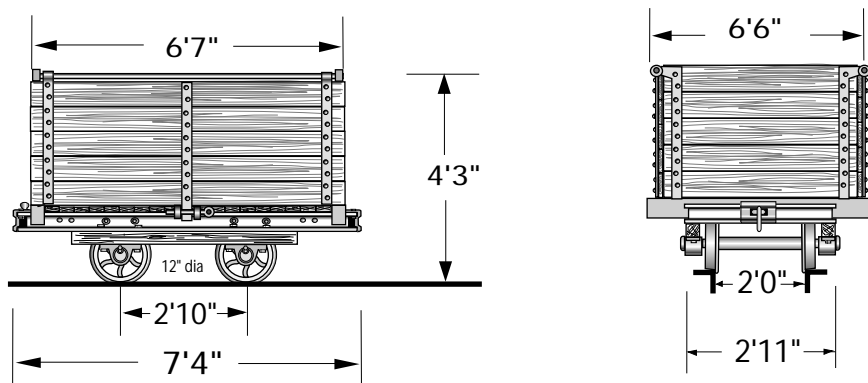

Whole stick underframe

"Hudson" underframe

MORETON SUGAR MILL (Nambour)
Trash Trucks

Scale 1/4 inch = 1foot 1:48

Drawn by Jim Fainges 2005
 Digitised April 2006