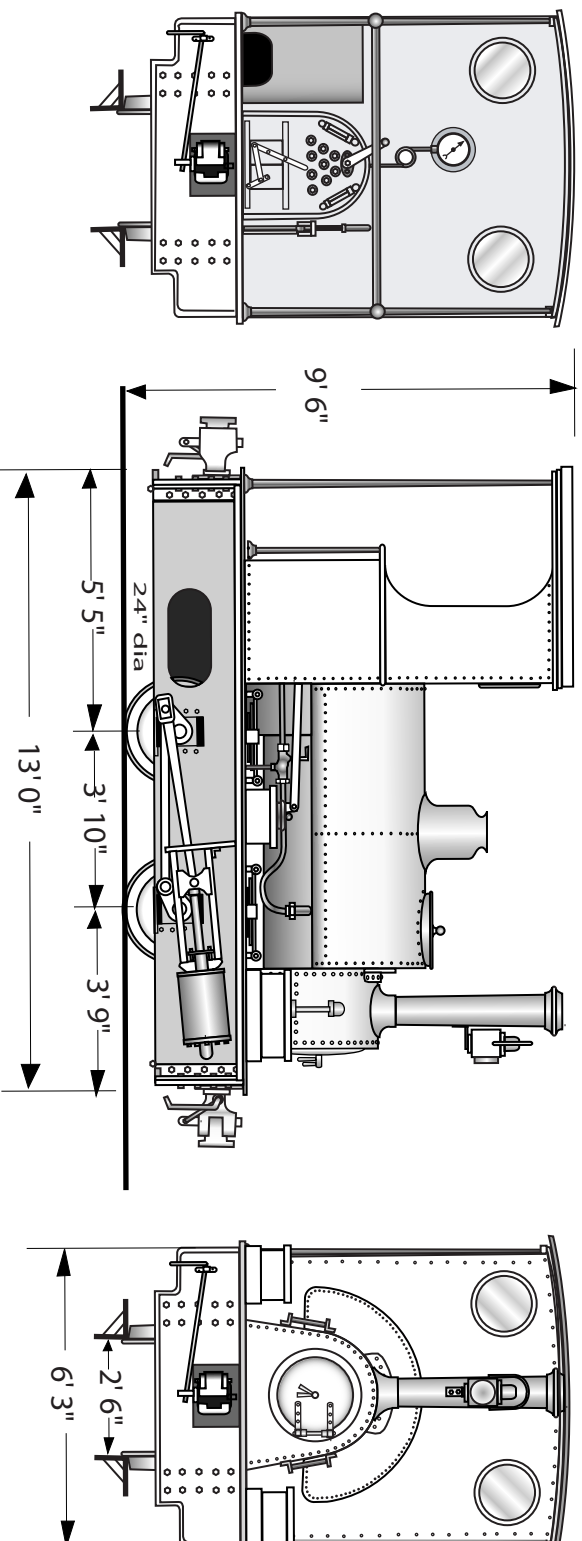

"Puffing Billy's Railway"

West Melbourne Gas Works
PECKETT TANK
Builder's No 1711 of 1926

Scale 1/4 inch = 1 foot

Drawn by Jim Fainges 1997 digitised 2003