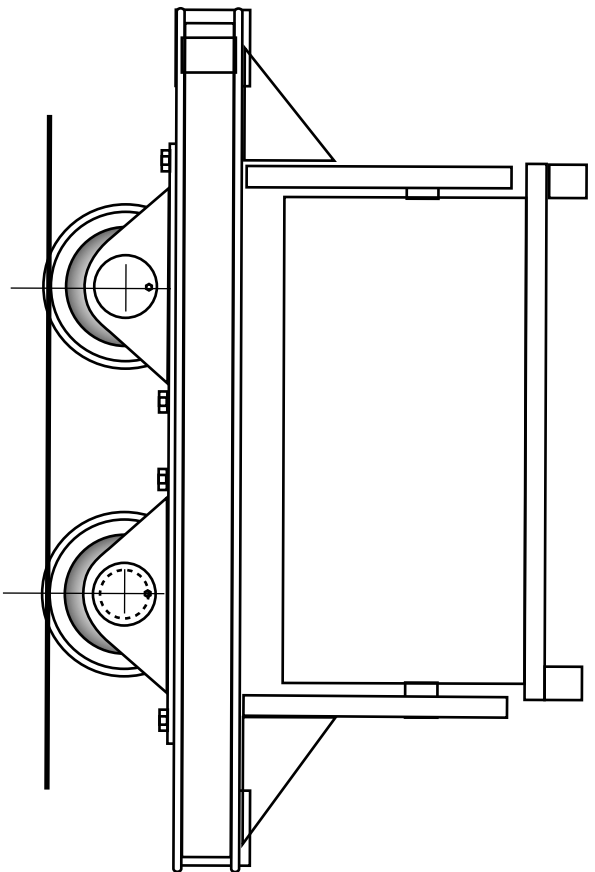

Ransom type Tipper

Scale 16mm = 1 foot

drawn by Jim Fainges Sept 2003