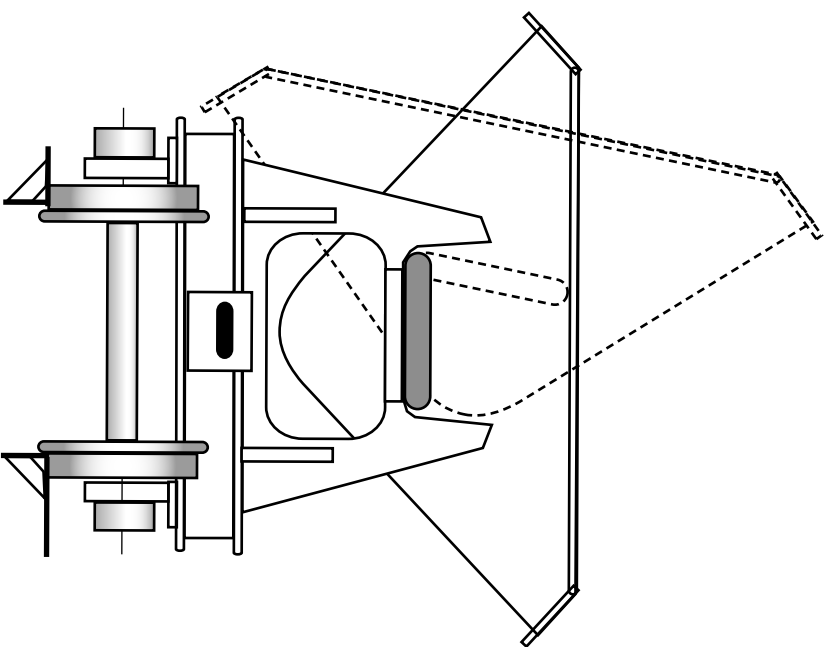

Ransom type Tipper

Scale 16mm = 1 foot

drawn by Jim Fainges Sept 2003